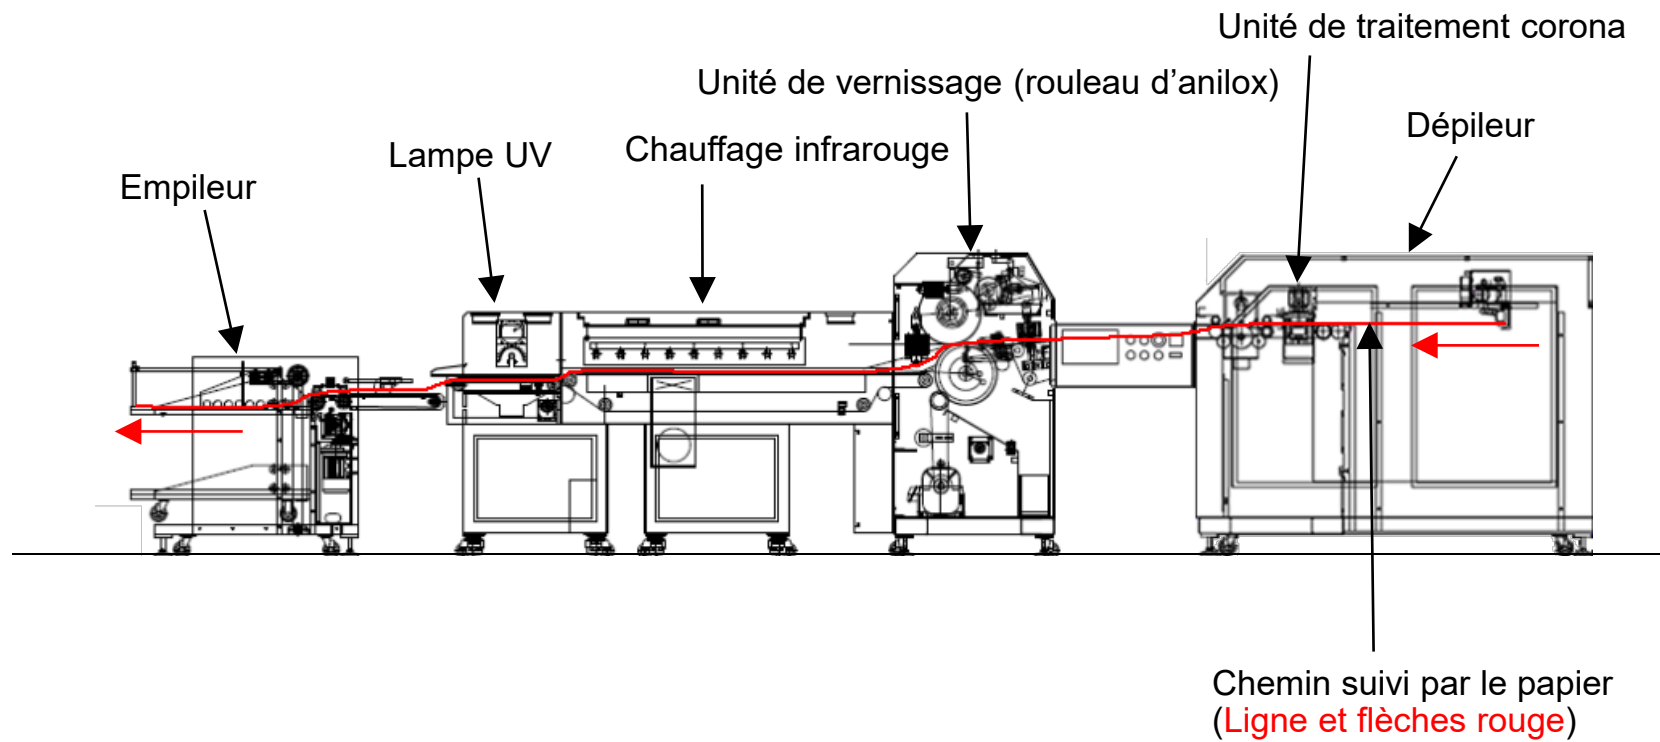

Digi Multi Coater Express 30

Digi Multi Coater Express 30 with Duplex Corona

Digi Multi Coater

Digi Multi Coater Mini

Digi Package Coater 24"/30"

Digi Package Coater 24"/30" with Simplex Corona

Digi Spot Package Coater 24"/30"

DIGI MULTICOATER SIMPLEX ANILOX H25/H30

Digi Co-Primer 20"/24"

13RB (+Feeder+Stacker)