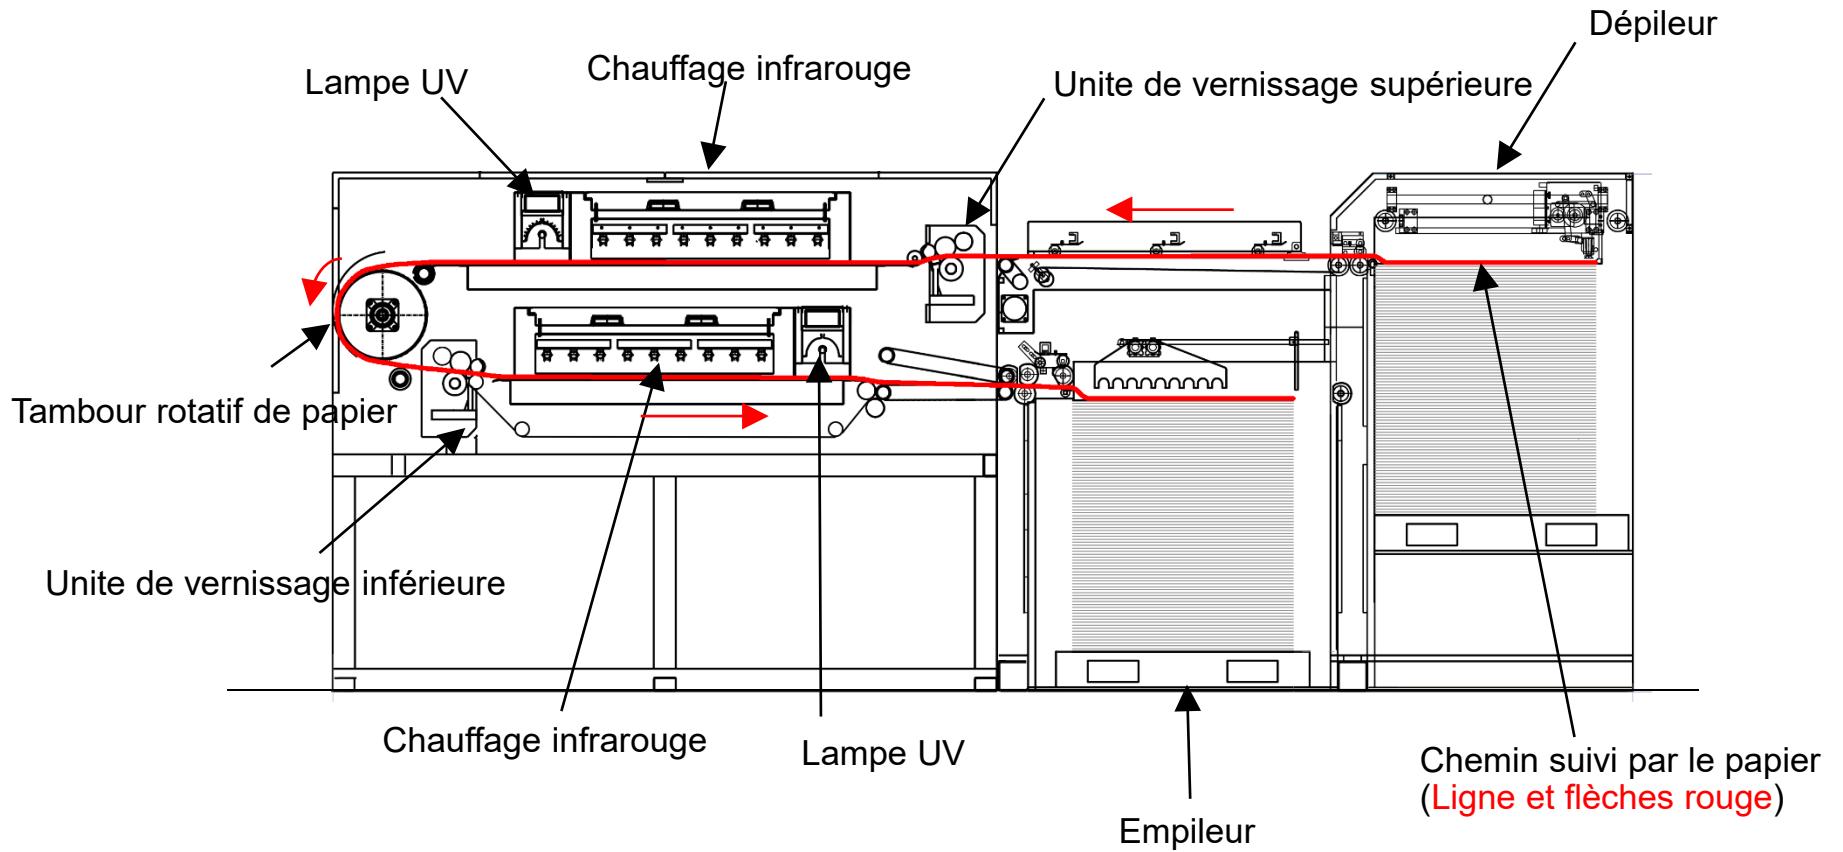

Digi Multi Coater Express 30

Digi Multi Coater Express 30 with Duplex Corona

Digi Multi Coater

Digi Multi Coater Mini

Digi Package Coater 24"/30"

Digi Package Coater 24"/30" with Simplex Corona

Digi Spot Package Coater 24"/30"

DIGI MULTICOATER SIMPLEX ANILOX H25/H30

Digi Co-Primer 20"/24"

13RB (+Feeder+Stacker)