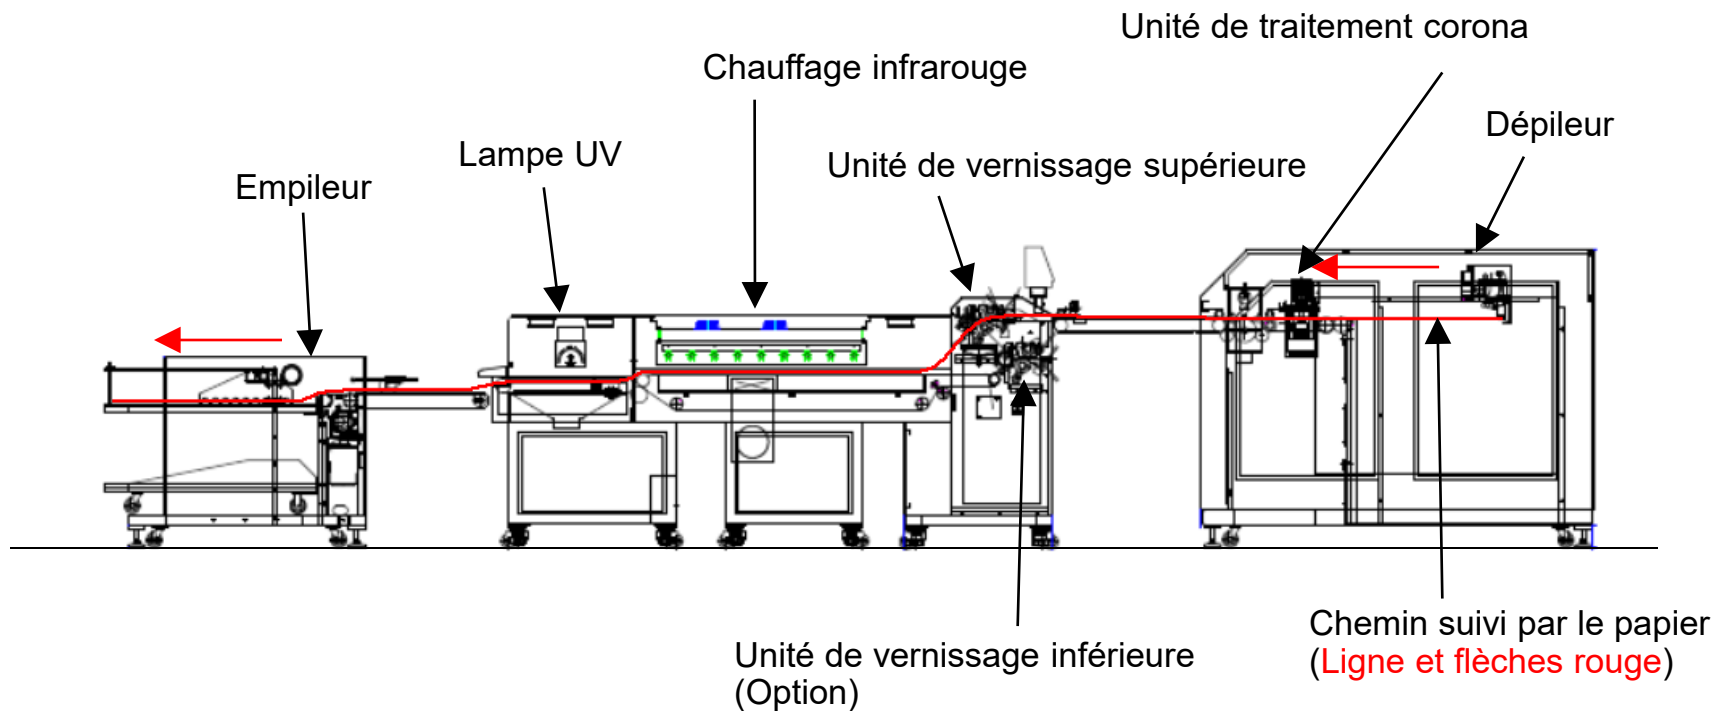

Digi Multi Coater Express 30

Digi Multi Coater Express 30 with Duplex Corona

Digi Multi Coater

Digi Multi Coater Mini

Digi Package Coater 24"/30"

Digi Package Coater 24"/30" with Simplex Corona

Digi Spot Package Coater 24"/30"

DIGI MULTICOATER SIMPLEX ANILOX H25/H30

Digi Co-Primer 20"/24"

13RB (+Feeder+Stacker)