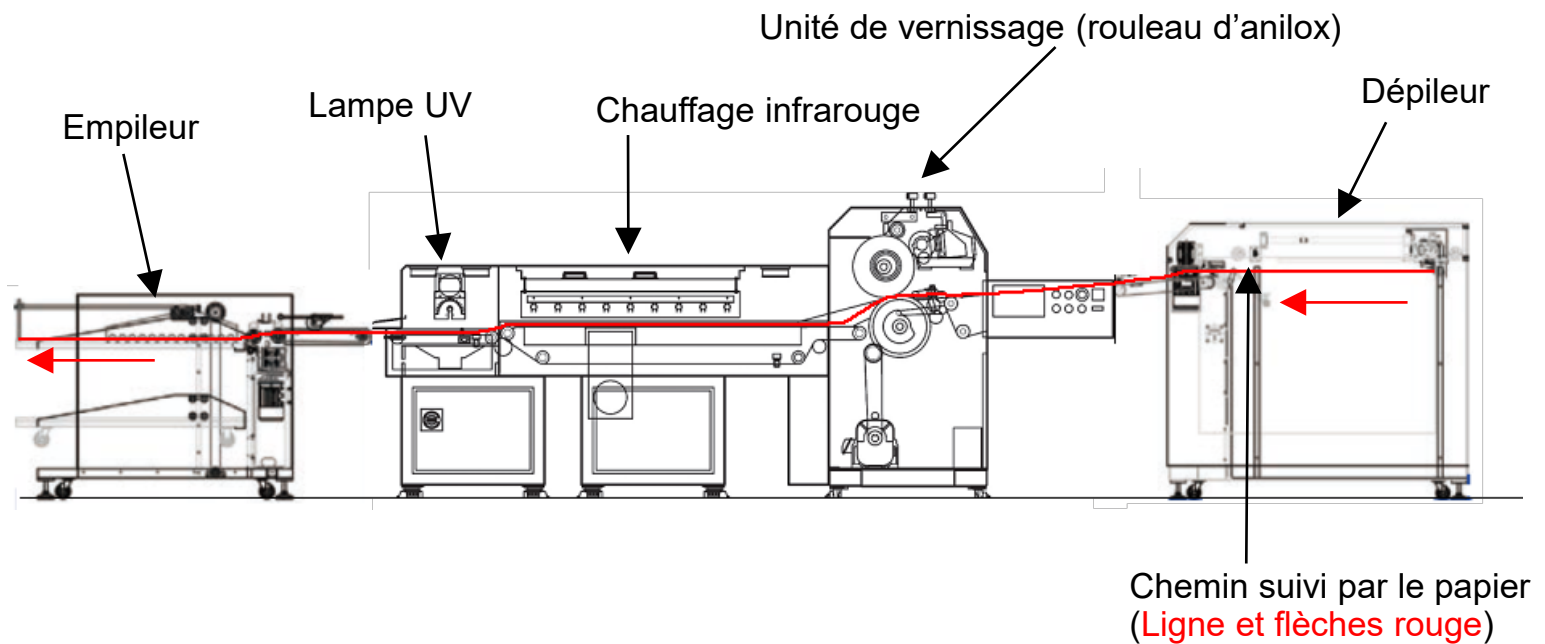

Digi Multi Coater Express 30

Digi Multi Coater Express 30 with Duplex Corona

Digi Multi Coater

Digi Multi Coater Mini

Digi Package Coater 24"/30"

Digi Package Coater 24"/30" with Simplex Corona

Digi Spot Package Coater 24"/30"

DIGI MULTICOATER SIMPLEX ANILOX H25/H30

Digi Co-Primer 20"/24"

13RB (+Feeder+Stacker)