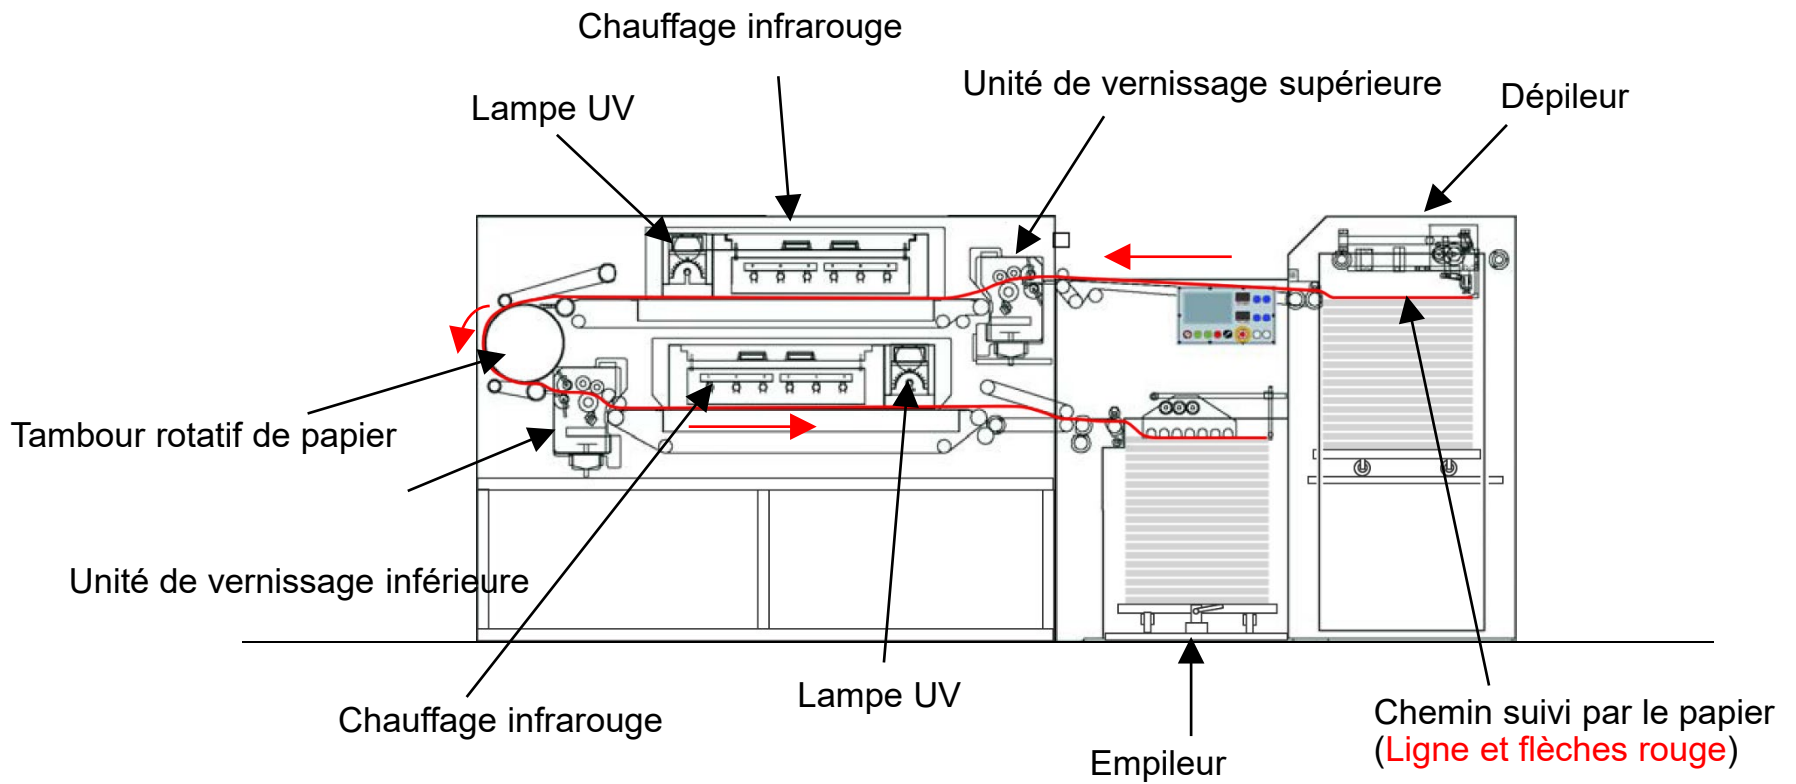

Digi Multi Coater Express 30

Digi Multi Coater Express 30 with Duplex Corona

Digi Multi Coater

Digi Multi Coater Mini

Digi Package Coater 24"/30"

Digi Package Coater 24"/30" with Simplex Corona

Digi Spot Package Coater 24"/30"

DIGI MULTICOATER SIMPLEX ANILOX H25/H30

Digi Co-Primer 20"/24"

13RB (+Feeder+Stacker)