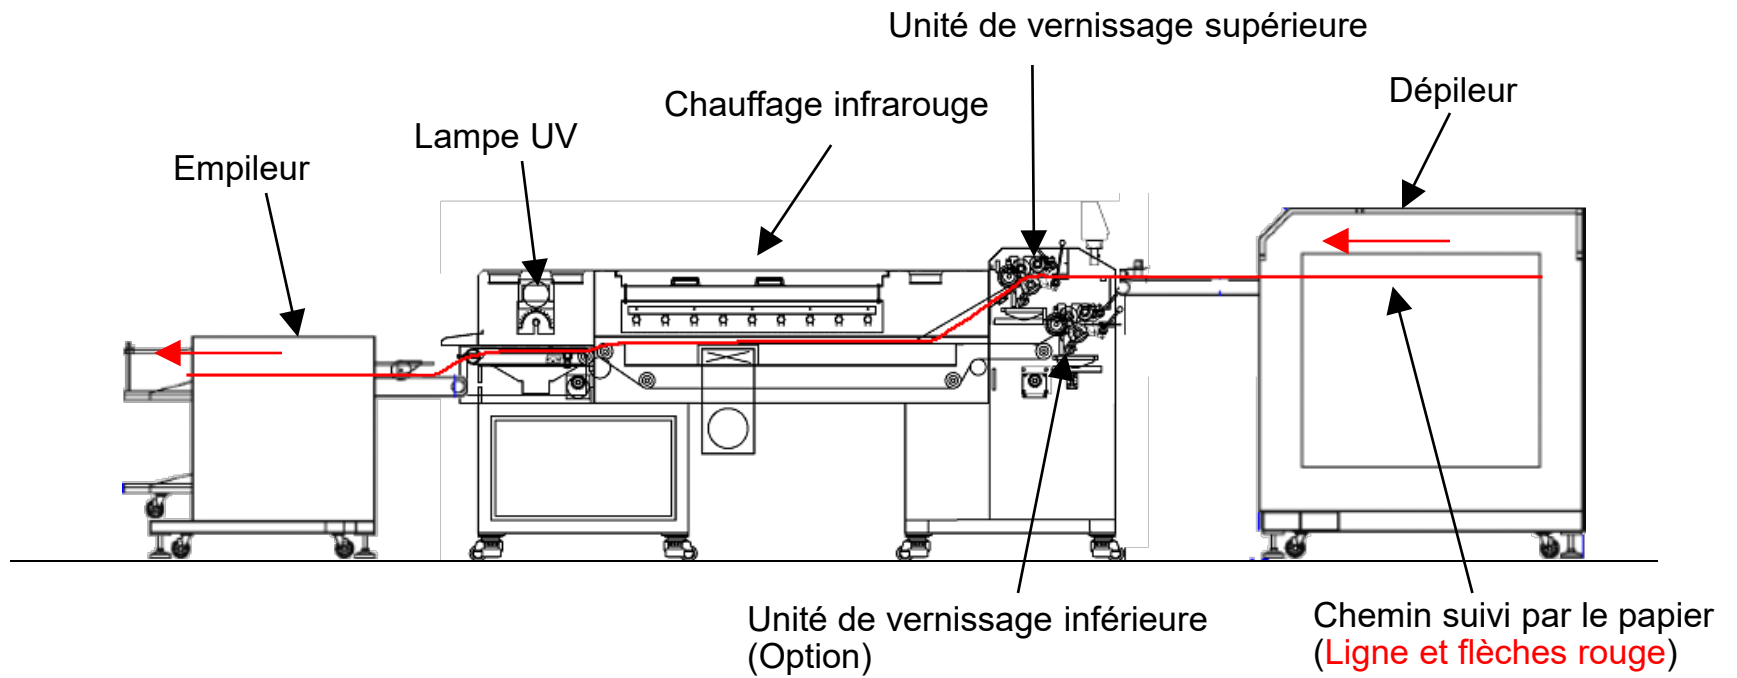

Digi Multi Coater Express 30

Digi Multi Coater Express 30 with Duplex Corona

Digi Multi Coater

Digi Multi Coater Mini

Digi Package Coater 24"/30"

Digi Package Coater 24"/30" with Simplex Corona

Digi Spot Package Coater 24"/30"

DIGI MULTICOATER SIMPLEX ANILOX H25/H30

Digi Co-Primer 20"/24"

13RB (+Feeder+Stacker)