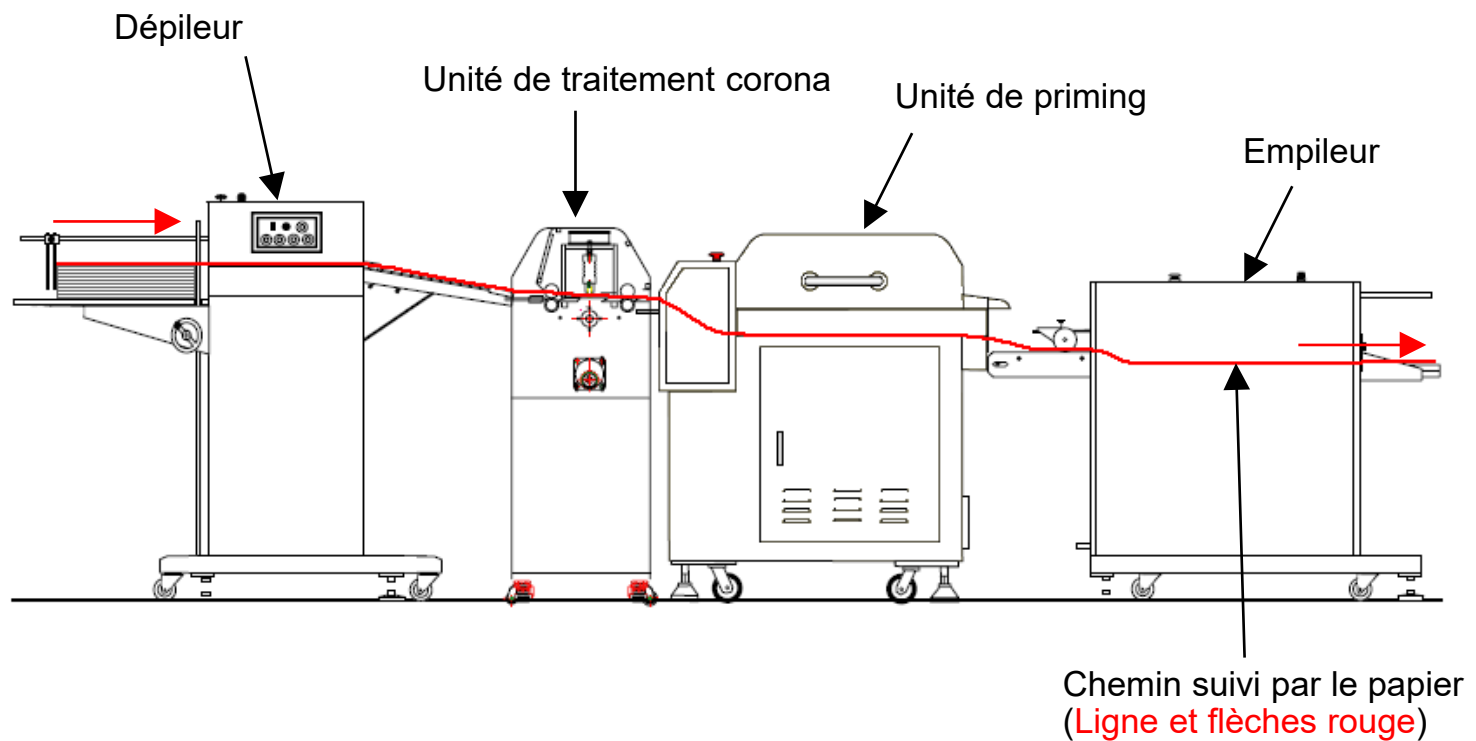

Digi Multi Coater Express 30

Digi Multi Coater Express 30 with Duplex Corona

Digi Multi Coater

Digi Multi Coater Mini

Digi Package Coater 24"/30"

Digi Package Coater 24"/30" with Simplex Corona

Digi Spot Package Coater 24"/30"

DIGI MULTICOATER SIMPLEX ANILOX H25/H30

Digi Co-Primer 20"/24"

13RB (+Feeder+Stacker)