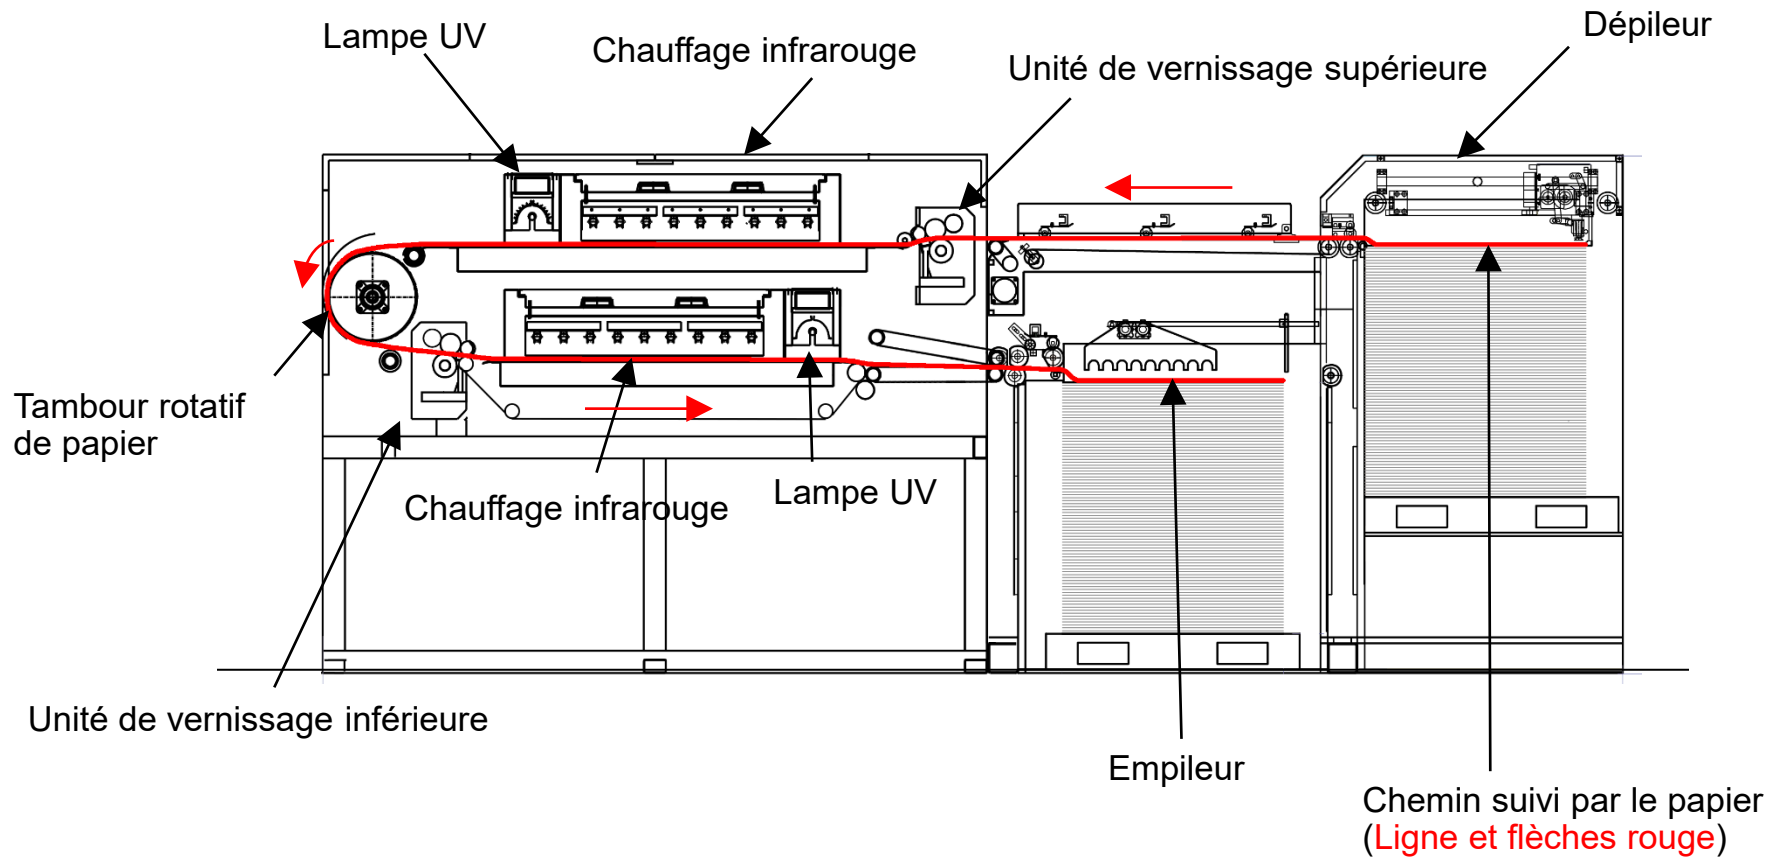

Digi Multi Coater Express 30

Digi Multi Coater Express 30 with Duplex Corona

Digi Multi Coater

Digi Multi Coater Mini

Digi Package Coater 24"/30"

Digi Package Coater 24"/30" with Simplex Corona

Digi Spot Package Coater 24"/30"

DIGI MULTICOATER SIMPLEX ANILOX H25/H30

Digi Co-Primer 20"/24"

13RB (+Feeder+Stacker)