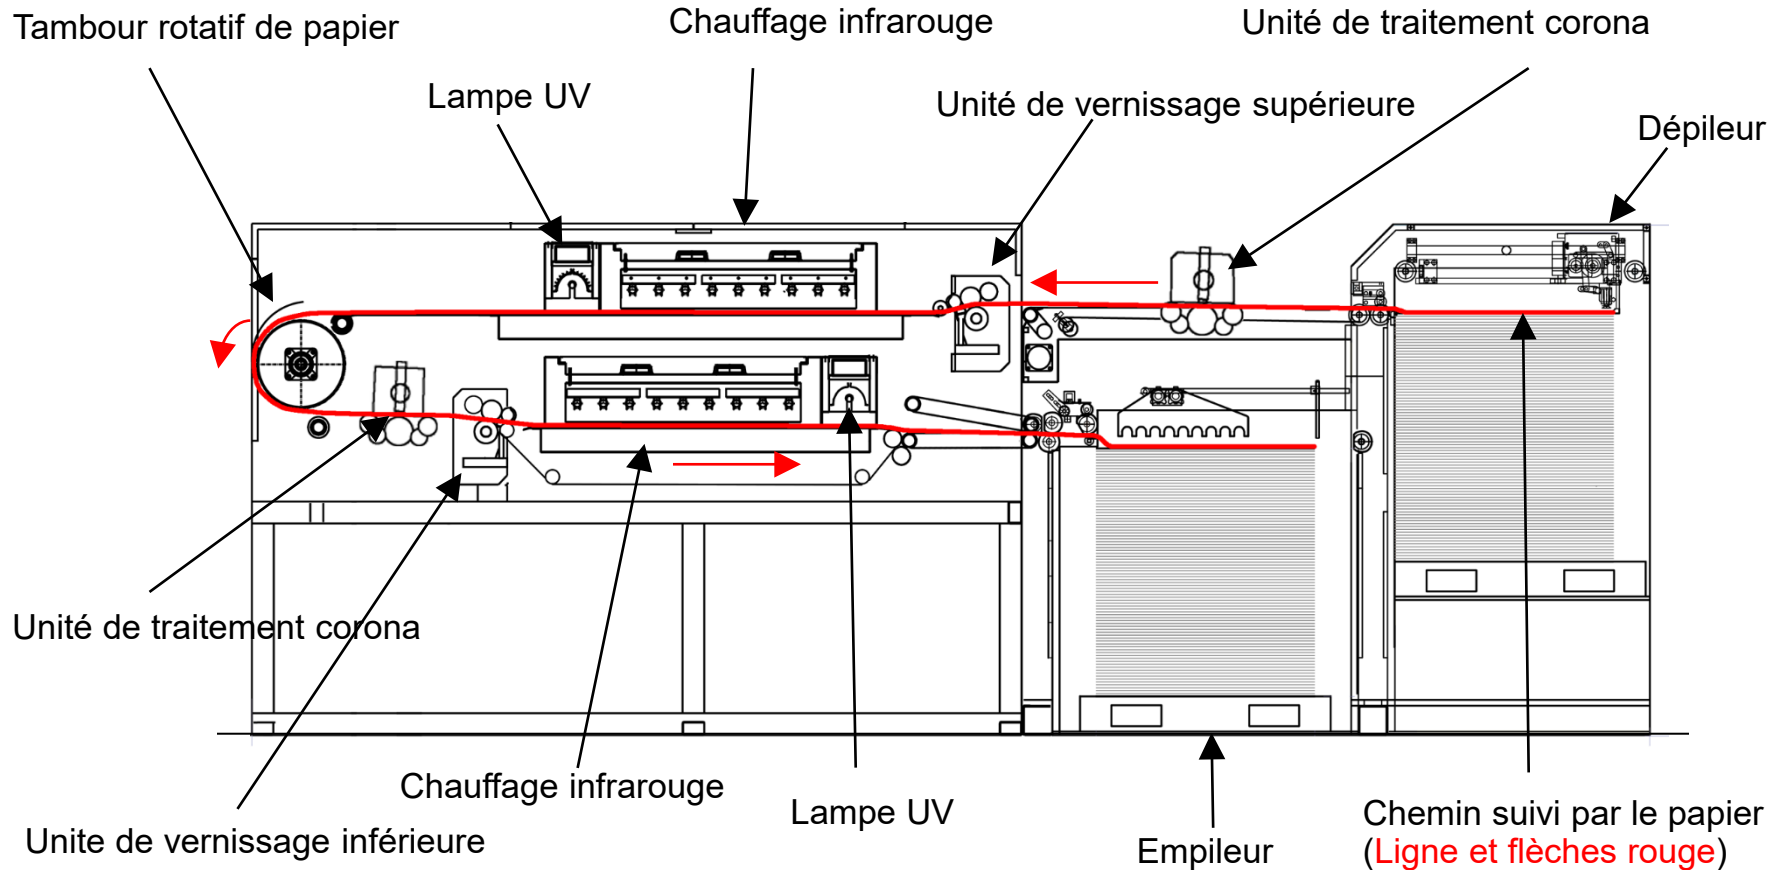

Digi Multi Coater Express 30

Digi Multi Coater Express 30 with Duplex Corona

Digi Multi Coater

Digi Multi Coater Mini

Digi Package Coater 24"/30"

Digi Package Coater 24"/30" with Simplex Corona

Digi Spot Package Coater 24"/30"

DIGI MULTICOATER SIMPLEX ANILOX H25/H30

Digi Co-Primer 20"/24"

13RB (+Feeder+Stacker)